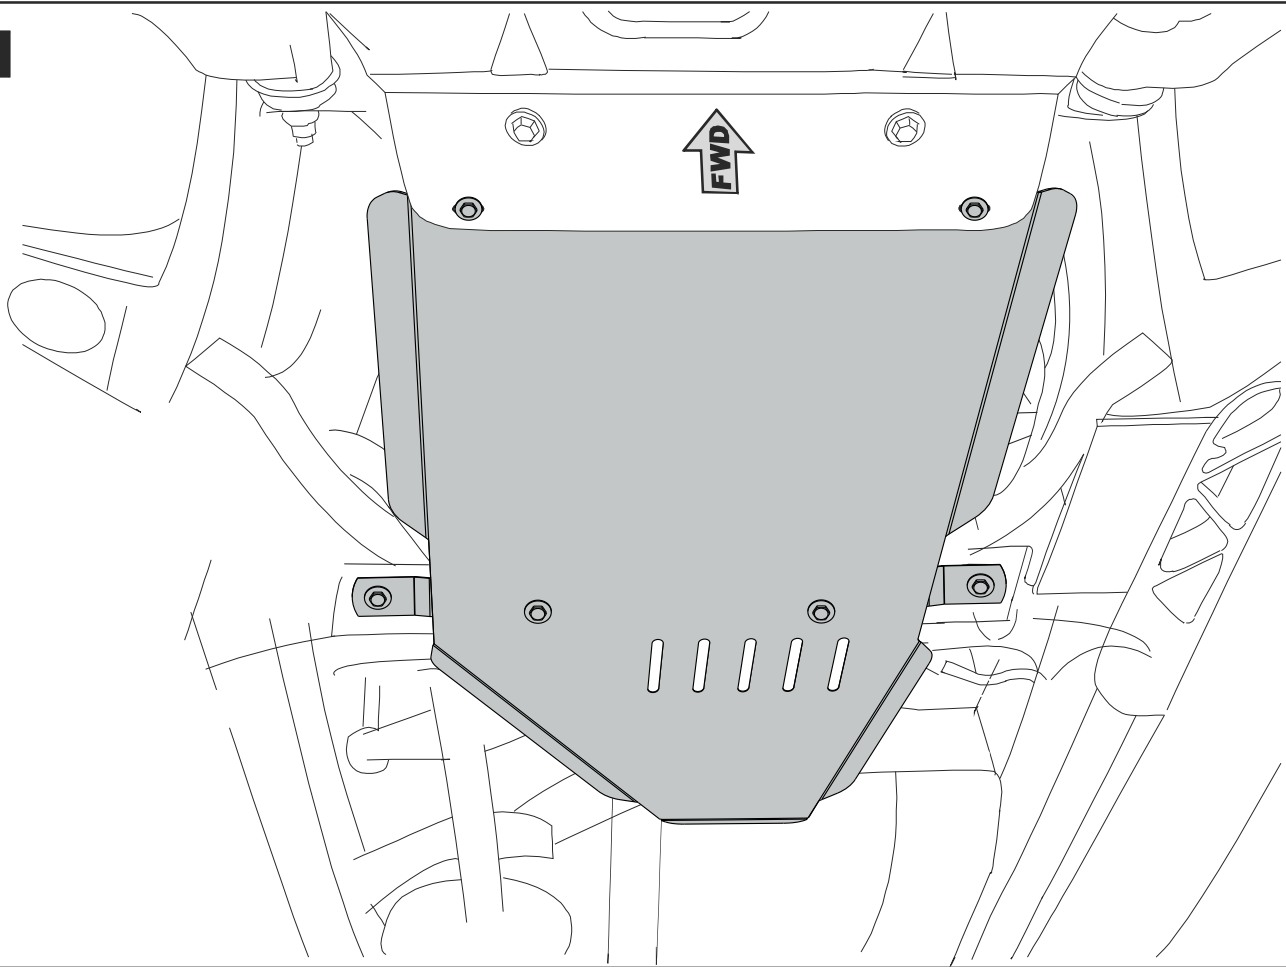

5

Part number: PZ4AL- 07540- 00	Issue: 0	Date: 19/12/06	Manual reference number: AIM 000-870-0	Page: 5/5